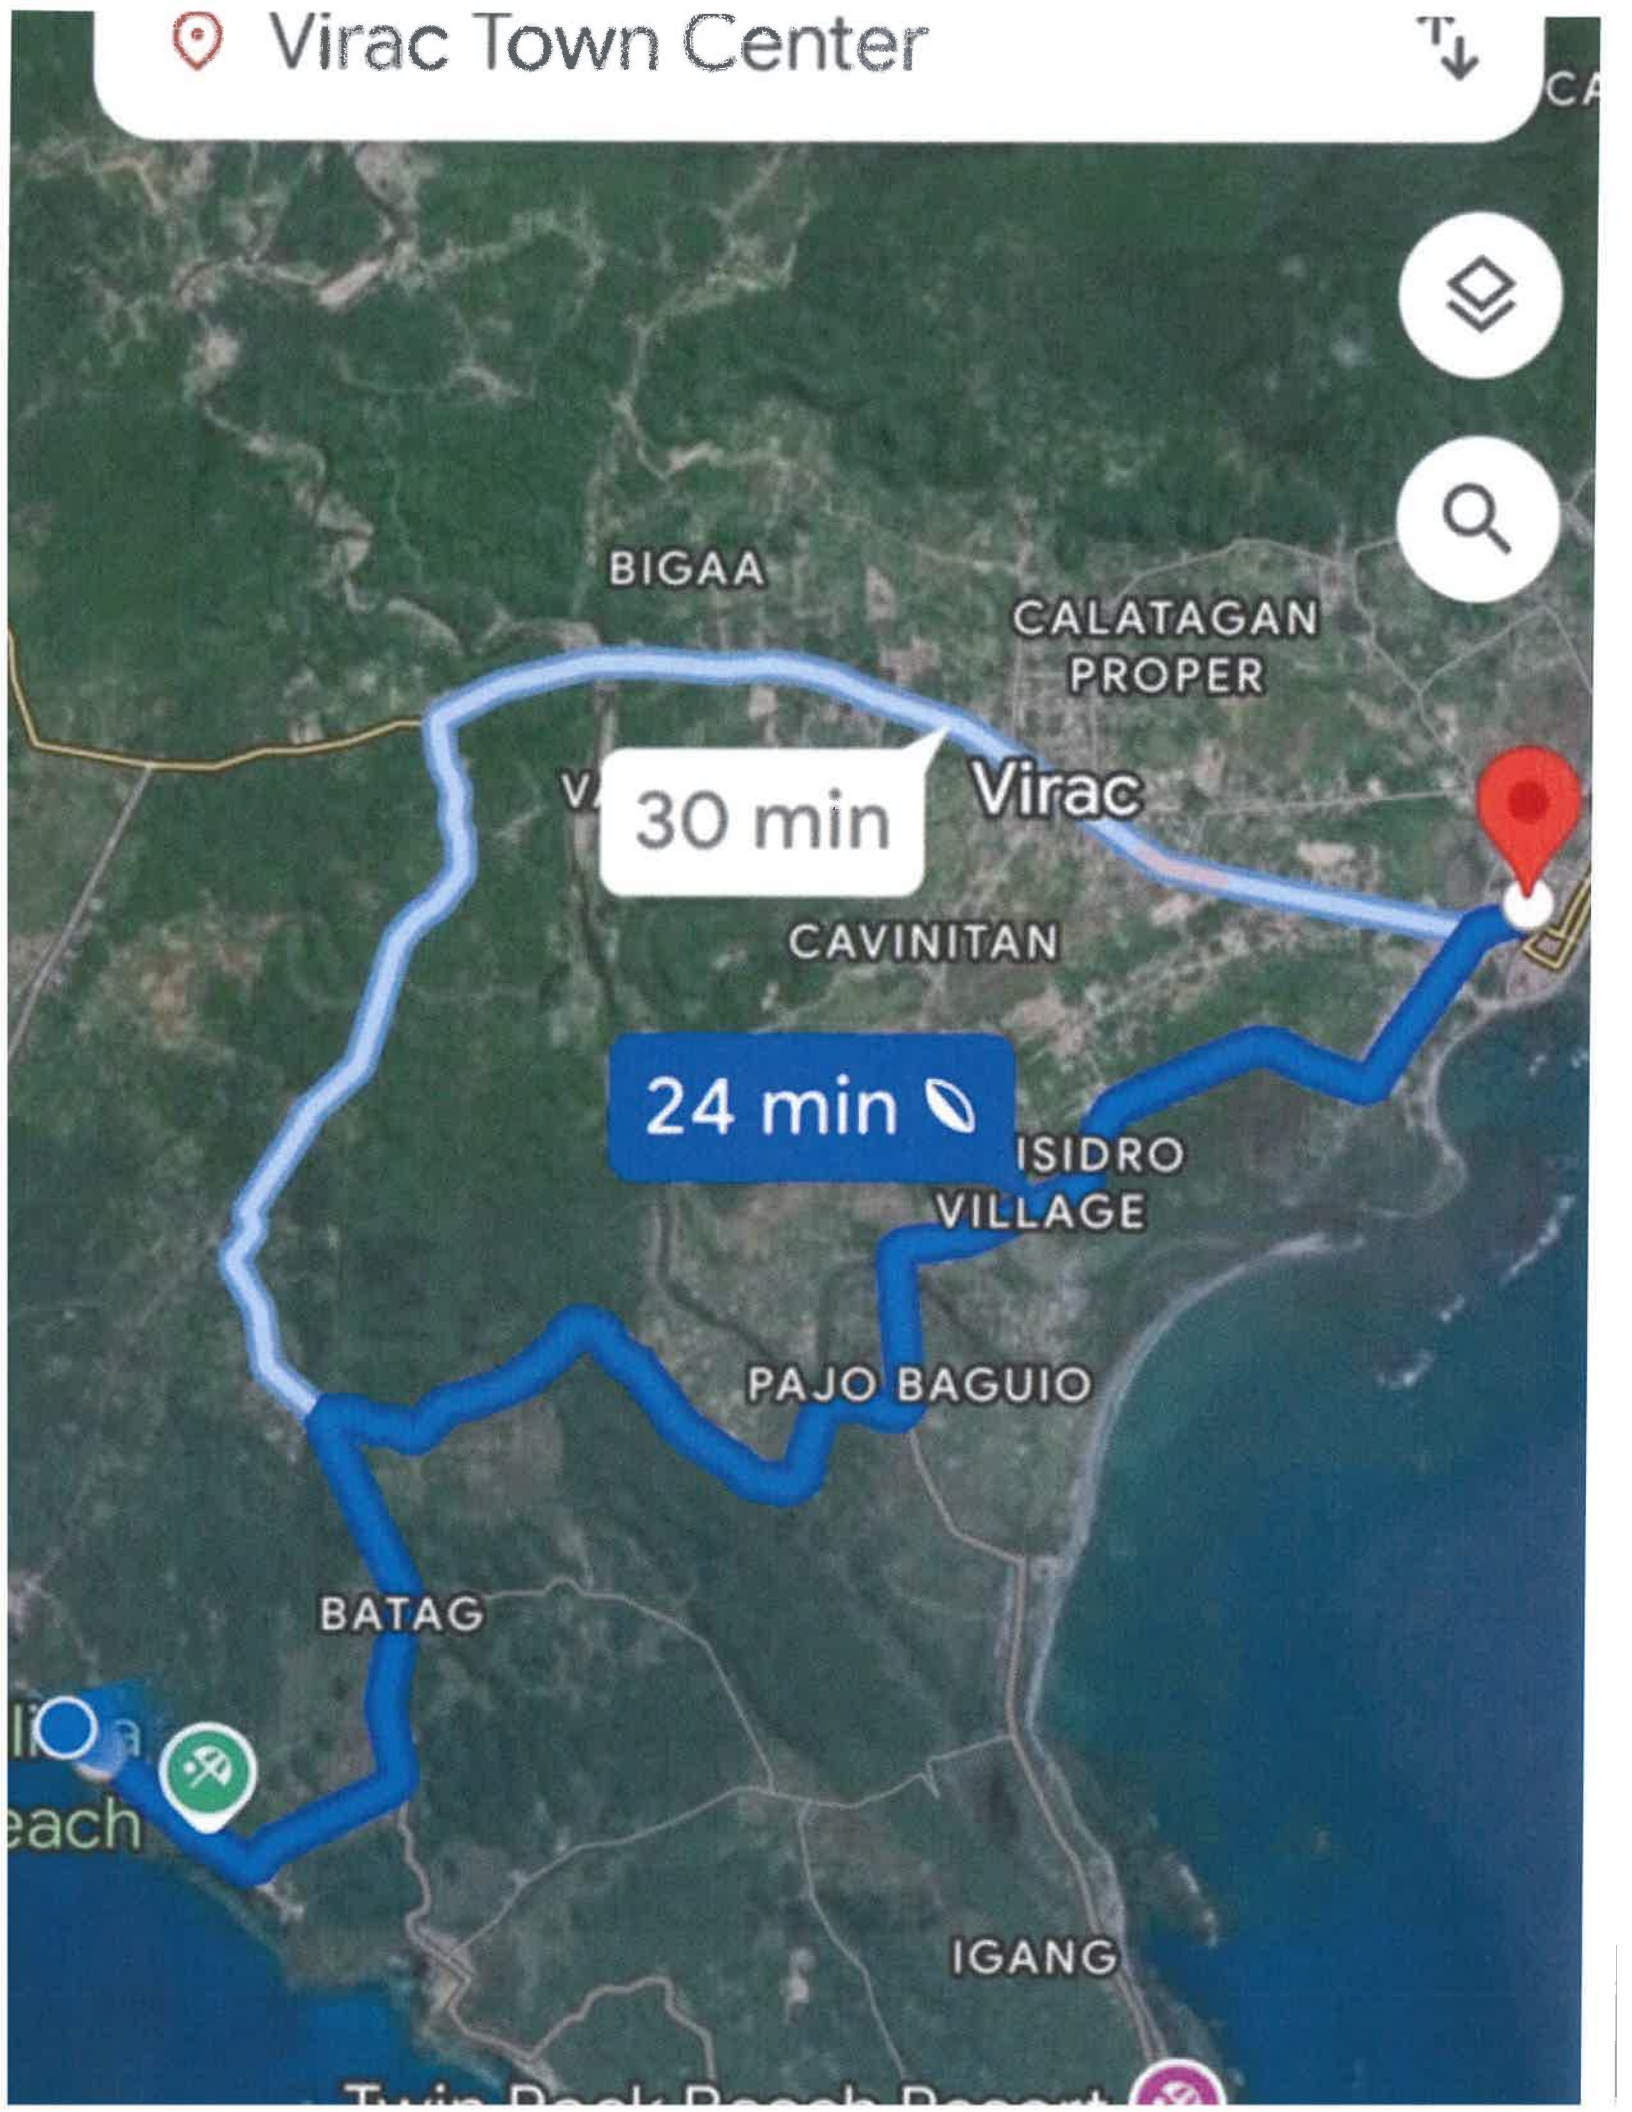

Virac

CAVINITAN

SAN ISIDRO VILLAGE

HAWAN GRANDE

PAJO BAGUIO

BATAG

Marimela Beach

18 min

CAVINITAN

SAN ISIDRO
VILLAGE

27 min

PAJO BAGUIO

BATAG

ili
beach

IGANG

Twin Rock Beach Resort

24 min

Marilina Beach

Twin Rock Beach Resort

BIGAA

CALATAGAN
PROPER

30 min

Virac

CAVINITAN

24 min

ISIDRO
VILLAGE

PAJO BAGUIO

BATAG

IGANG

Beach

Twin Peak Beach Resort

ILA