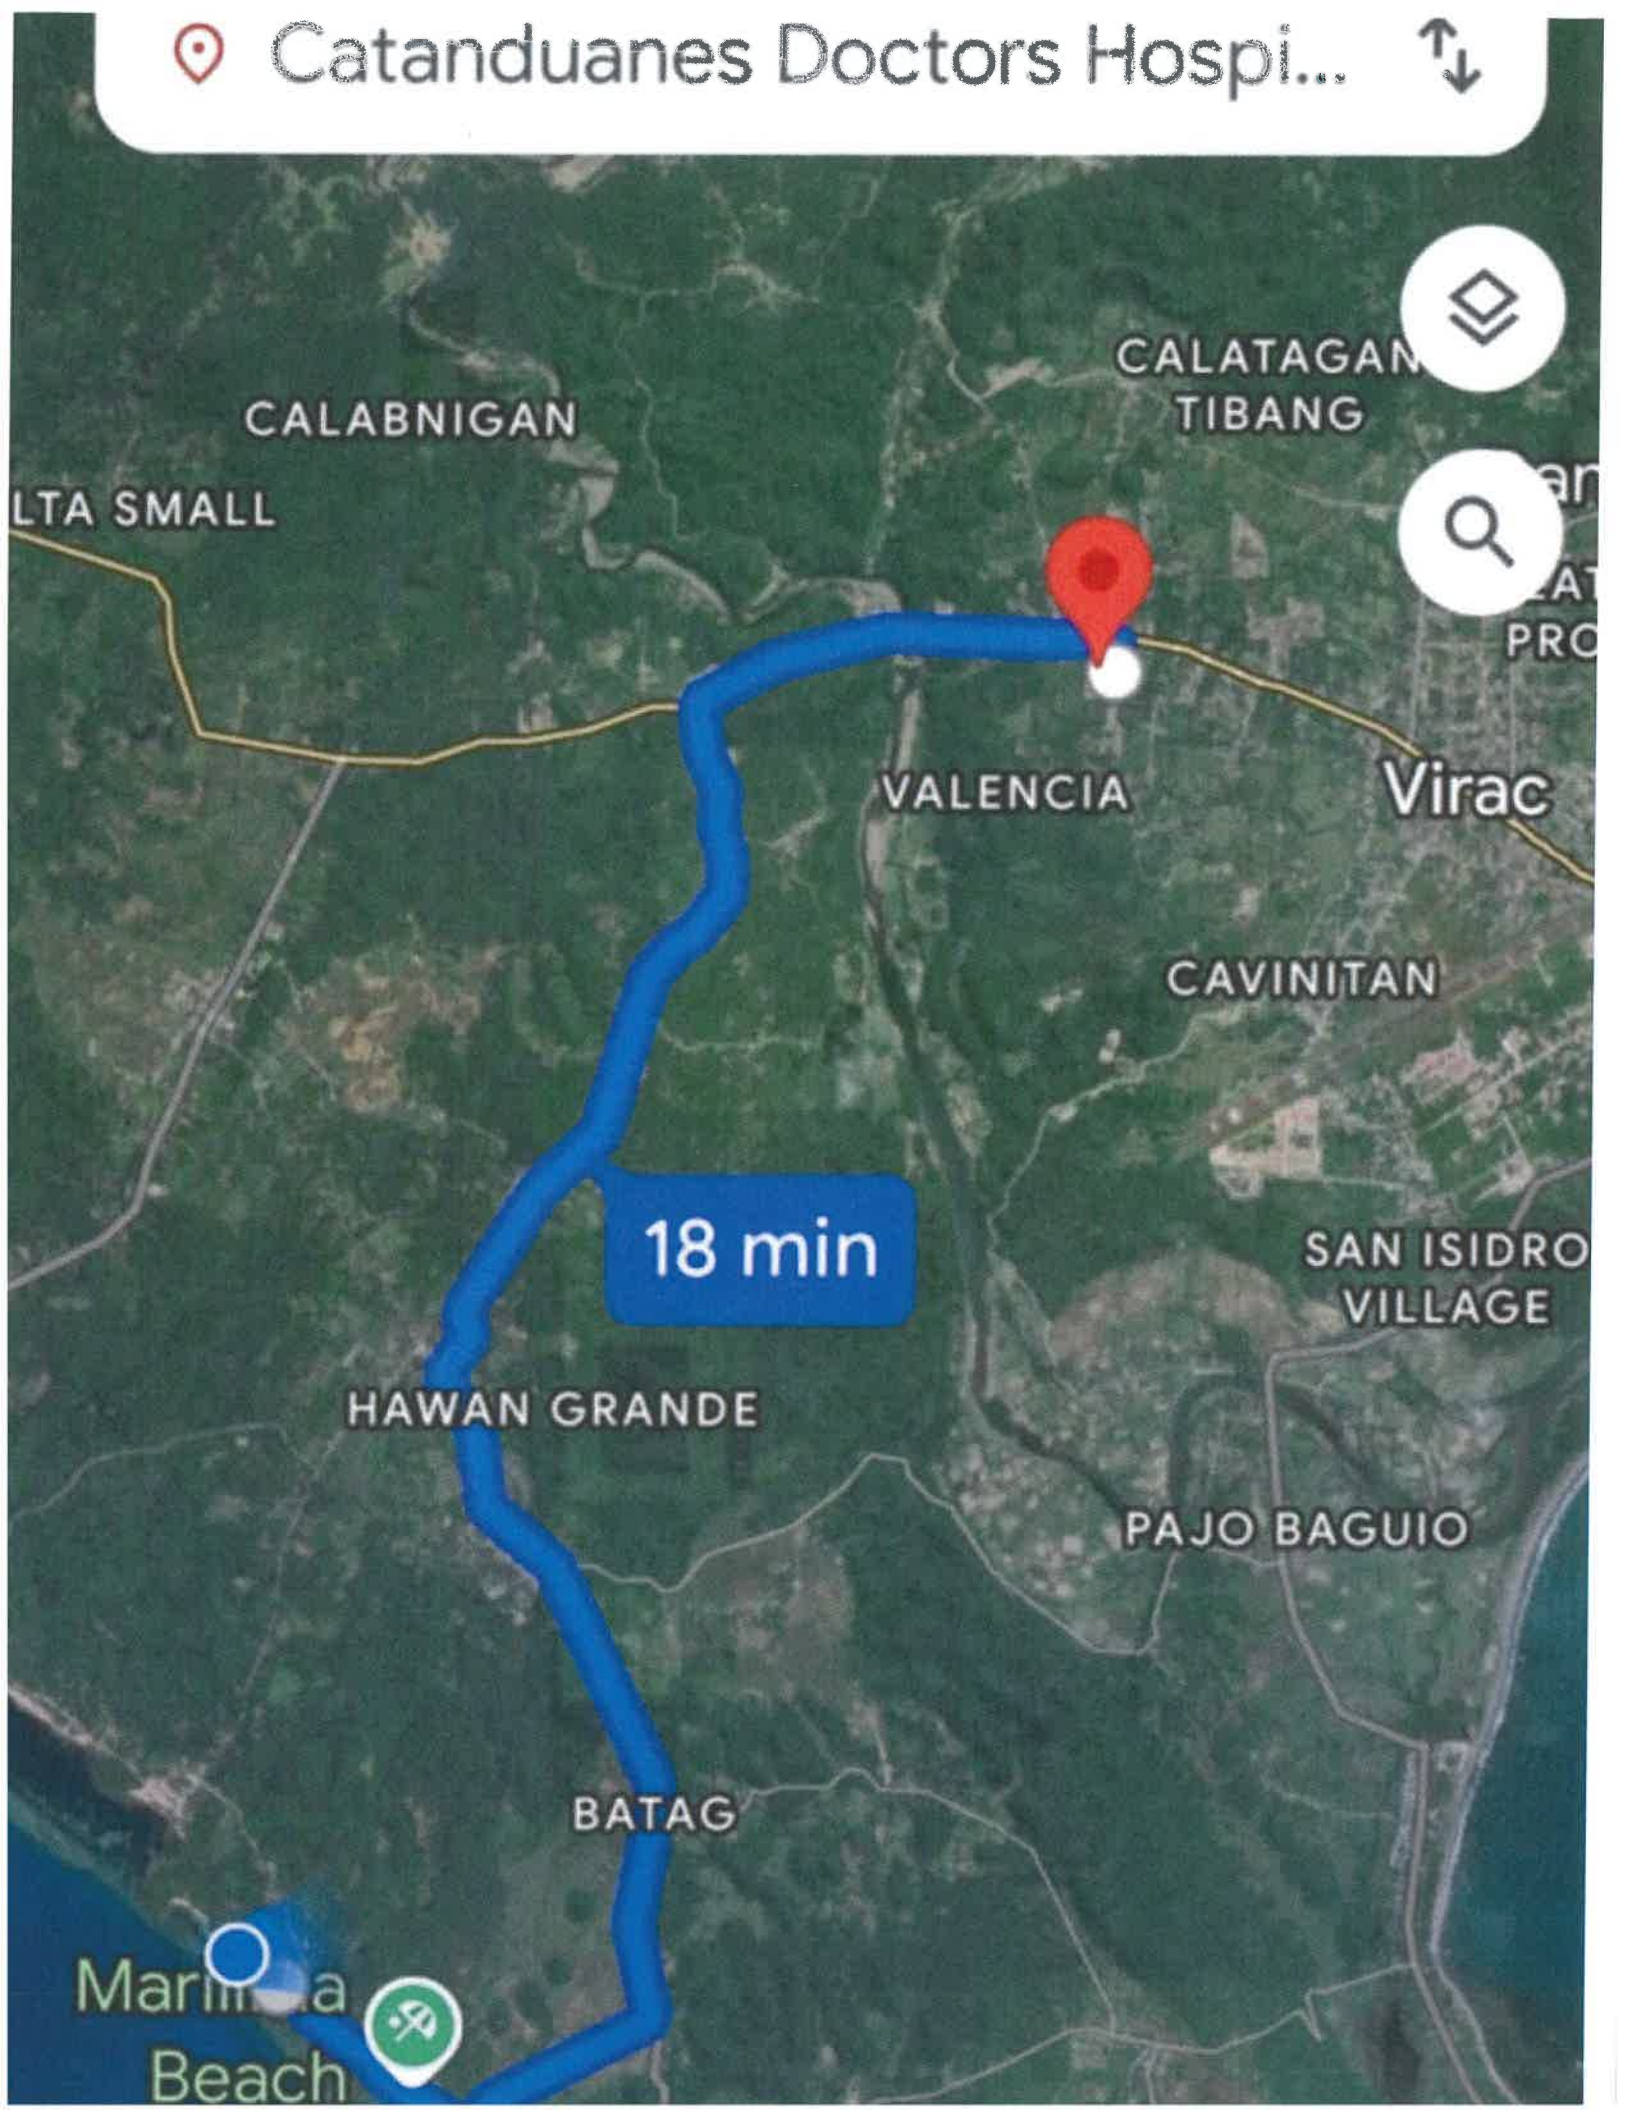

BIGAA

CALATAGAN
PROPER

26 min

Virac Airport
Recently viewed

CAVINITAN

SAN ISIDRO
VILLAGE

21 min 

PAJO BAG

BATAG

24 min

IGANG

Twin Rock Beach Resort 

CALABNIGAN

CALATAGAN TIBANG

LTA SMALL

VALENCIA

Virac

CAVINITAN

SAN ISIDRO VILLAGE

HAWAN GRANDE

PAJO BAGUIO

BATAG

Marimela Beach

18 min

24 min

Marilina Beach

Twin Rock Beach Resort

BIGAA

CALATAGAN
PROPER

30 min

Virac

CAVINITAN