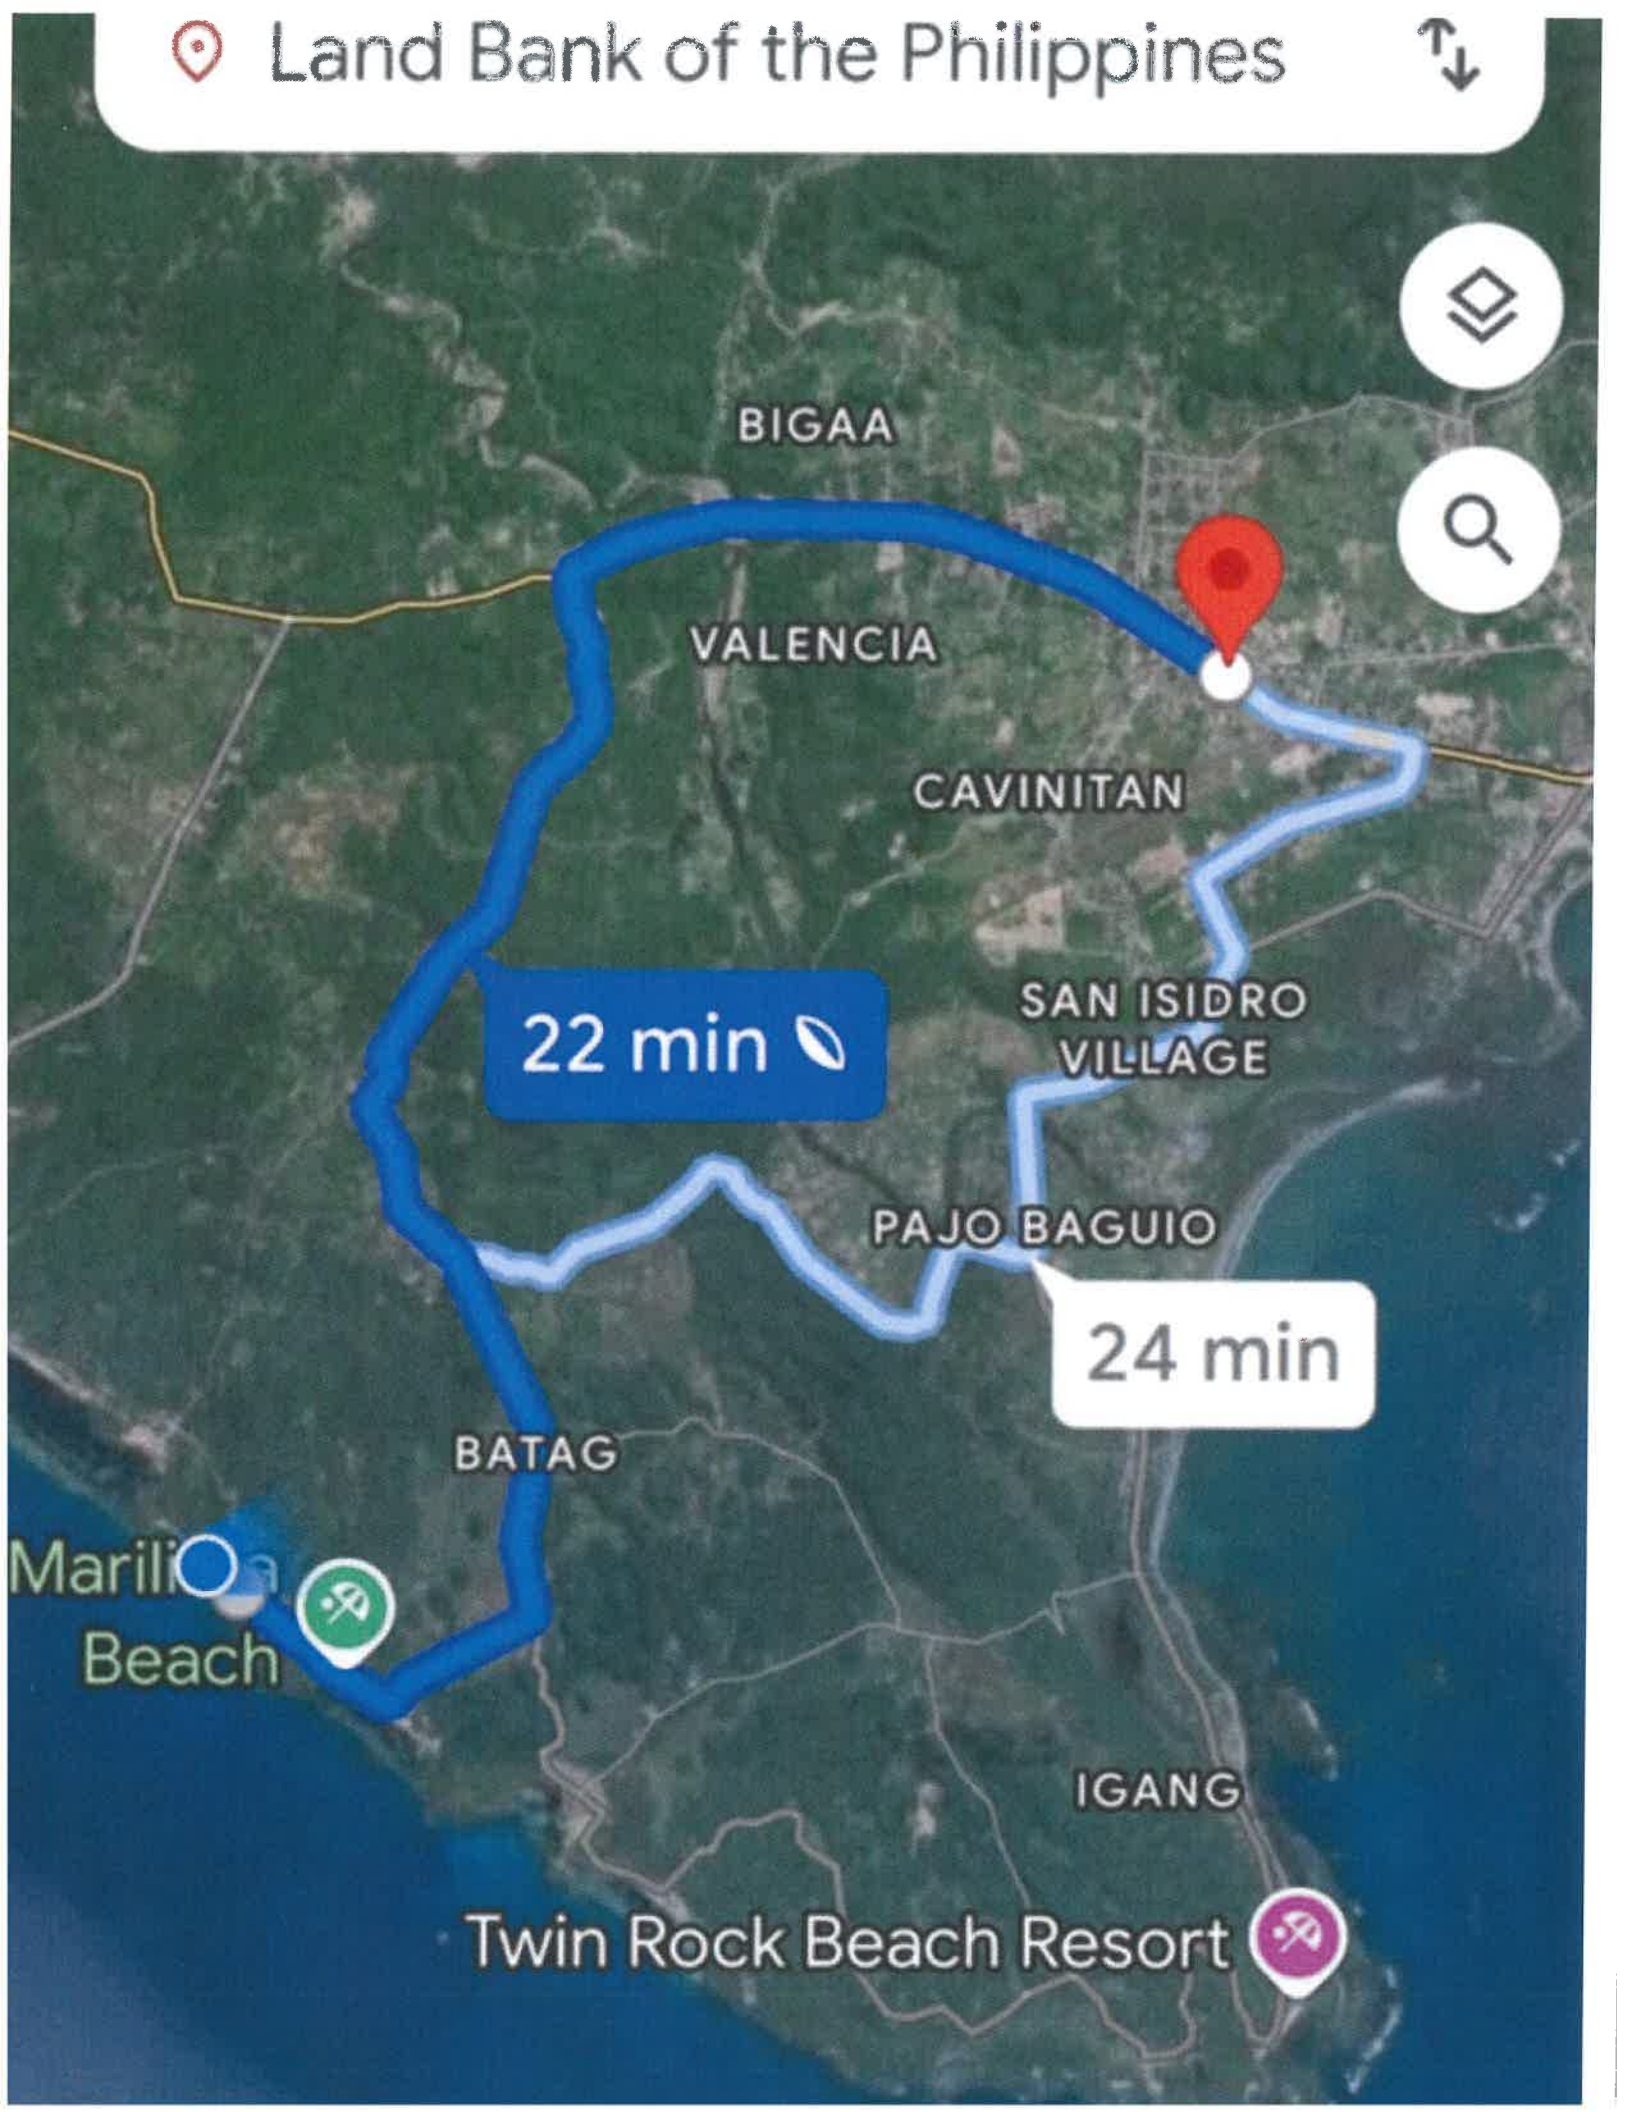

Virac

CAVINITAN

SAN ISIDRO VILLAGE

HAWAN GRANDE

PAJO BAGUIO

BATAG

Marimela Beach

18 min

CAVINITAN

SAN ISIDRO
VILLAGE

27 min

PAJO BAGUIO

BATAG

ili
beach

IGANG

Twin Rock Beach Resort

BIGAA

VALENCIA

CAVINITAN

SAN ISIDRO VILLAGE

PAJO BAGUIO

BATAG

IGANG

22 min

24 min

Marilina Beach

Twin Rock Beach Resort

BIGAA

CALATAGAN
PROPER

30 min

Virac

CAVINITAN