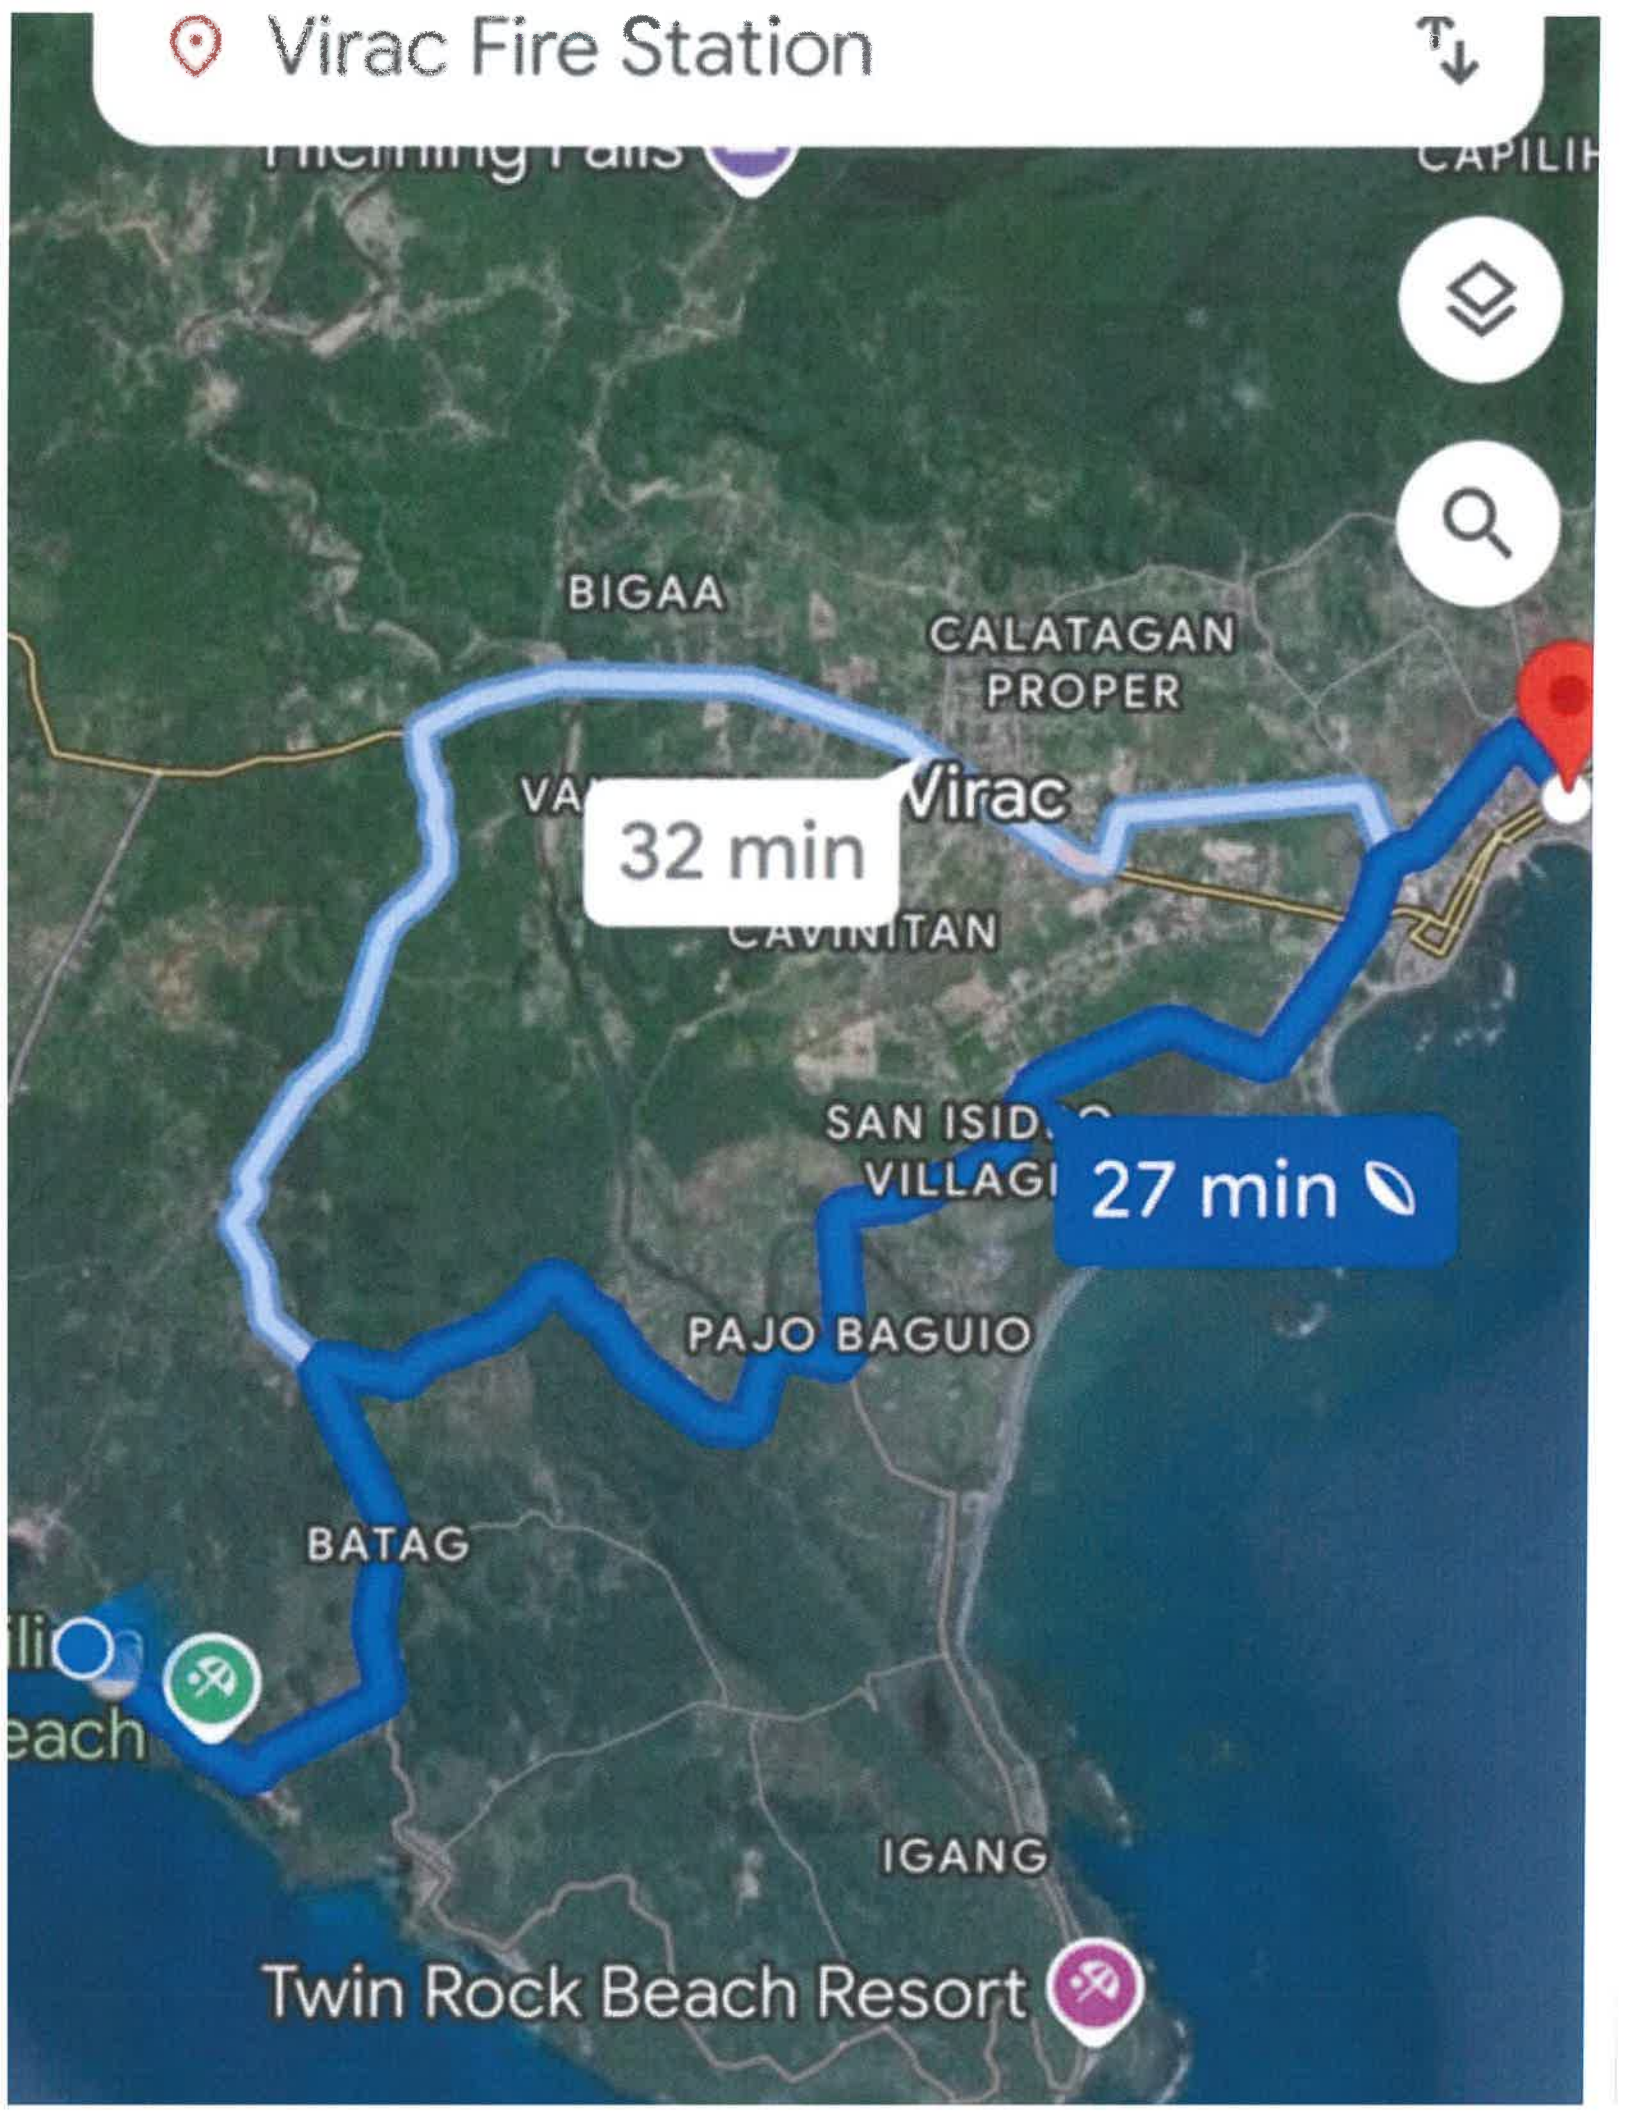

Virac

CAVINITAN

SAN ISIDRO VILLAGE

HAWAN GRANDE

PAJO BAGUIO

BATAG

Marimela Beach

18 min

Virac Fire Station

Morning Falls

CAPILIH

BIGAA

CALATAGAN
PROPER

VA

Virac

32 min

CAVINITAN

SAN ISIDRO
VILLAGE

27 min

PAJO BAGUIO

BATAG

ili
beach

IGANG

Twin Rock Beach Resort

24 min

Marilina Beach

Twin Rock Beach Resort

BIGAA

CALATAGAN
PROPER

30 min

Virac

CAVINITAN